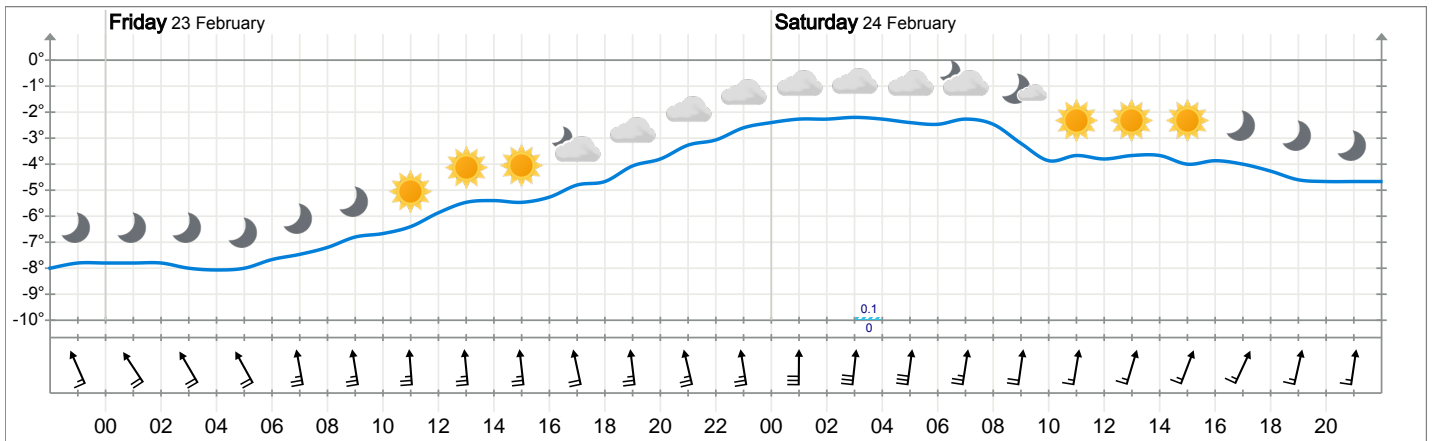

Weather forecast for Longyearbyen

Meteogram for Longyearbyen Thursday 22:00 to Saturday 22:00

Long term forecast for Longyearbyen

Tomorrow 23/02/2018	Saturday 24/02/2018	Sunday 25/02/2018	Monday 26/02/2018	Tuesday 27/02/2018	Wednesday 28/02/2018	Thursday 01/03/2018	Friday 02/03/2018	Saturday 03/03/2018
-6°	-4°	-3°	0°	0°	-8°	-10°	-11°	-11°
Fair. Strong breeze, 12 m/s from south. 0 mm precipitation.	Clear sky. Fresh breeze, 8 m/s from south-southwest. 0 mm precipitation.	Cloudy. Gentle breeze, 5 m/s from southeast. 0.1 mm precipitation.	Snow. Moderate breeze, 7 m/s from south-southwest. 1.6 mm precipitation.	Snow. Moderate breeze, 7 m/s from southwest. 2.0 mm precipitation.	Partly cloudy. Gentle breeze, 5 m/s from north. 0 mm precipitation.	Partly cloudy. Gentle breeze, 4 m/s from east. 0 mm precipitation.	Partly cloudy. Gentle breeze, 4 m/s from west-northwest. 0 mm precipitation.	Partly cloudy. Gentle breeze, 4 m/s from northeast. 0 mm precipitation.

The forecast shows the expected weather and precipitation for the afternoon hours. The temperature and wind forecast is for 12 noon. The forecasts are very accurate the first days, but become less reliable further into the period.

The meteorologist's forecast (in Norwegian)

THURSDAY Spitsbergen: Sørøstlig liten kuling utsatte steder, i kveld økende til stiv eller sterk kuling. Enkelte snøbyger i sør og øst, ellers til dels pent vær. **Spitsbergen:** Sørøstlig liten kuling 12, økende til stiv og sterk kuling 20 m/s i kveld. Enkelte snøbyger i sør og aust, ellers til dels pent vær.

FRIDAY Spitsbergen: Sørøstlig sterk kuling utsatte steder. Stort sett oppholdsvær. **Spitsbergen:** Sørøstlig sterk kuling 20 m/s utsatte steder. Stort sett oppholdsvær.

SATURDAY Spitsbergen: Minking til sørlig liten kuling utsatte steder, fra lørdag ettermiddag stiv kuling i vest. Snø, vesentlig først på dagen. Stigende temperatur.