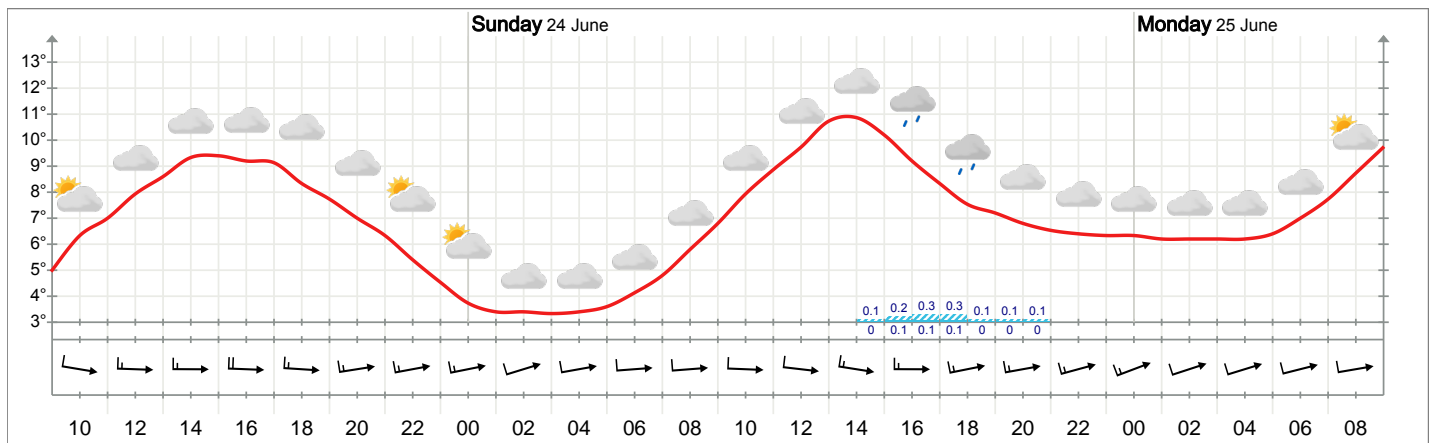

Weather forecast for Tyin-Filefjell skisenter

Meteogram for Tyin-Filefjell skisenter Saturday 09:00 to Monday 09:00

Long term forecast for Tyin-Filefjell skisenter

Tomorrow 24/06/2018	Monday 25/06/2018	Tuesday 26/06/2018	Wednesday 27/06/2018	Thursday 28/06/2018	Friday 29/06/2018	Saturday 30/06/2018	Sunday 01/07/2018
10°	13°	16°	16°	17°	20°	22°	19°
Light rain. Gentle breeze, 5 m/s from west. 0.6 mm precipitation.	Clear sky. Moderate breeze, 6 m/s from west. 0 mm precipitation.	Partly cloudy. Gentle breeze, 5 m/s from west-northwest. 0 mm precipitation.	Partly cloudy. Gentle breeze, 5 m/s from west-northwest. 0 mm precipitation.	Partly cloudy. Moderate breeze, 6 m/s from west-northwest. 0 mm precipitation.	Clear sky. Light breeze, 3 m/s from west. 0 mm precipitation.	Fair. Gentle breeze, 4 m/s from west. 0 mm precipitation.	Partly cloudy. Gentle breeze, 5 m/s from west-northwest. 0 mm precipitation.

The forecast shows the expected weather and precipitation for the afternoon hours. The temperature and wind forecast is for 12 noon. The forecasts are very accurate the first days, but become less reliable further into the period.