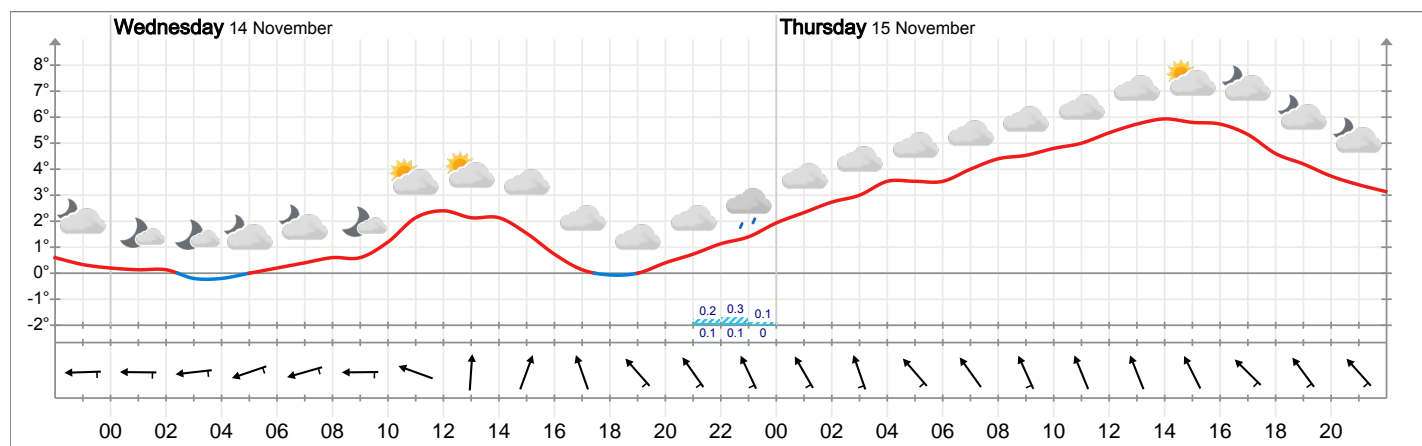

## Meteogram for Kaldholsætra Tuesday 22:00 to Thursday 22:00

## Long term forecast for Kaldholsætra

Tomorrow 14/11/2018	Thursday 15/11/2018	Friday 16/11/2018	Saturday 17/11/2018	Sunday 18/11/2018	Monday 19/11/2018	Tuesday 20/11/2018	Wednesday 21/11/2018	Thursday 22/11/2018
2°	5°	3°	3°	0°	-1°	0°	-1°	-2°
↑	↖	↗	↘	↘	↗	↘	↘	↗
Cloudy. Calm, 0 m/s from south. 0 mm precipitation.	Partly cloudy. Light air, 1 m/s from south-southeast. 0 mm precipitation.	Cloudy. Light air, 1 m/s from south-southwest. 0 mm precipitation.	Partly cloudy. Light breeze, 2 m/s from north-northwest. 0 mm precipitation.	Cloudy. Light air, 1 m/s from northwest. 0 mm precipitation.	Cloudy. Light air, 1 m/s from south-southwest. 0 mm precipitation.	Clear sky. Light breeze, 2 m/s from north-northwest. 0 mm precipitation.	Clear sky. Light air, 1 m/s from north. 0 mm precipitation.	Partly cloudy. Light air, 1 m/s from south-southwest. 0 mm precipitation.

The forecast shows the expected weather and precipitation for the afternoon hours. The temperature and wind forecast is for 12 noon. The forecasts are very accurate the first days, but become less reliable further into the period.