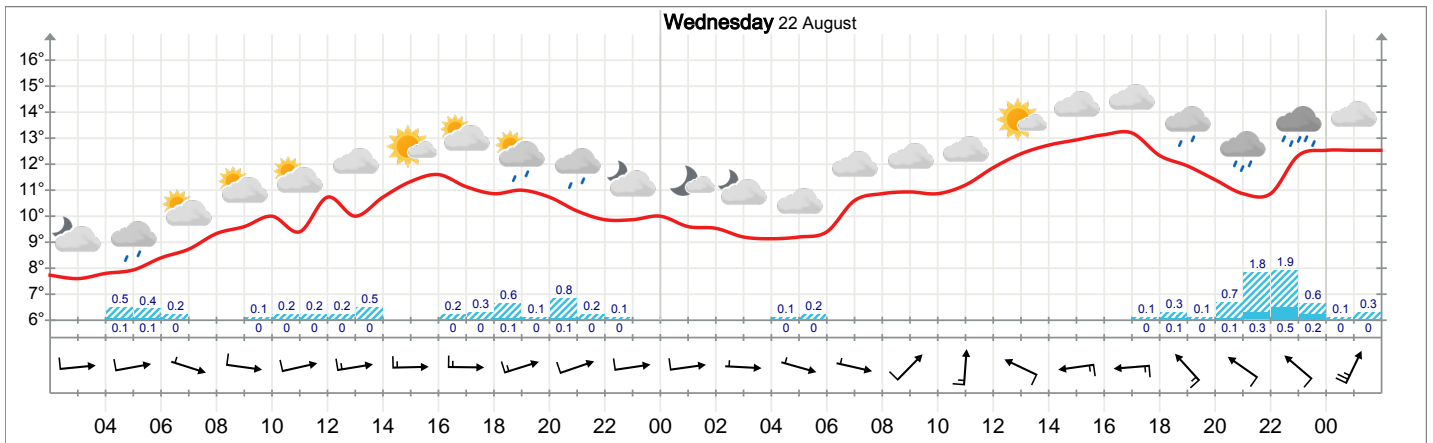

Weather forecast for Svolvær lufthavn, Helle

Meteogram for Svolvær lufthavn, Helle Tuesday 02:00 to Thursday 02:00

Long term forecast for Svolvær lufthavn, Helle

Tomorrow 22/08/2018	Thursday 23/08/2018	Friday 24/08/2018	Saturday 25/08/2018	Sunday 26/08/2018	Monday 27/08/2018	Tuesday 28/08/2018	Wednesday 29/08/2018
12°	12°	15°	14°	14°	14°	15°	16°
Partly cloudy. Gentle breeze, 5 m/s from east-southeast. 0 mm precipitation.	Rain showers. Strong breeze, 11 m/s from southwest. 2.7 mm precipitation.	Cloudy. Gentle breeze, 4 m/s from northeast. 0 mm precipitation.	Rain showers. Moderate breeze, 6 m/s from southwest. 2.2 mm precipitation.	Partly cloudy. Gentle breeze, 5 m/s from south-southwest. 0 mm precipitation.	Partly cloudy. Gentle breeze, 4 m/s from north-northeast. 0 mm precipitation.	Partly cloudy. Gentle breeze, 5 m/s from east-northeast. 0 mm precipitation.	Cloudy. Gentle breeze, 5 m/s from south-southeast. 0 mm precipitation.

The forecast shows the expected weather and precipitation for the afternoon hours. The temperature and wind forecast is for 12 noon. The forecasts are very accurate the first days, but become less reliable further into the period.

The meteorologist's forecast (in Norwegian)

TUESDAY Nordland: Vestlig bris, liten kuling utsatte steder, om ettermiddagen dreierende sørvestlig. Regnbyger. Om kvelden skiftende bris og oppholdsvær sør for Saltfjellet. **Rørvik - Andenes:** Vestlig bris, liten kuling 12 m/s utsatte steder, tirsdag ettermiddag dreierende sørvestlig. Regnbyger. Tirsdag kveld skiftende bris og oppholdsvær sør for Myken. Bølgehøyde: 1-1,5 m, fra Skomvær og nordover periodevis 2 m. Tirsdag kveld 2-2,5 m utenfor Vesterålen.