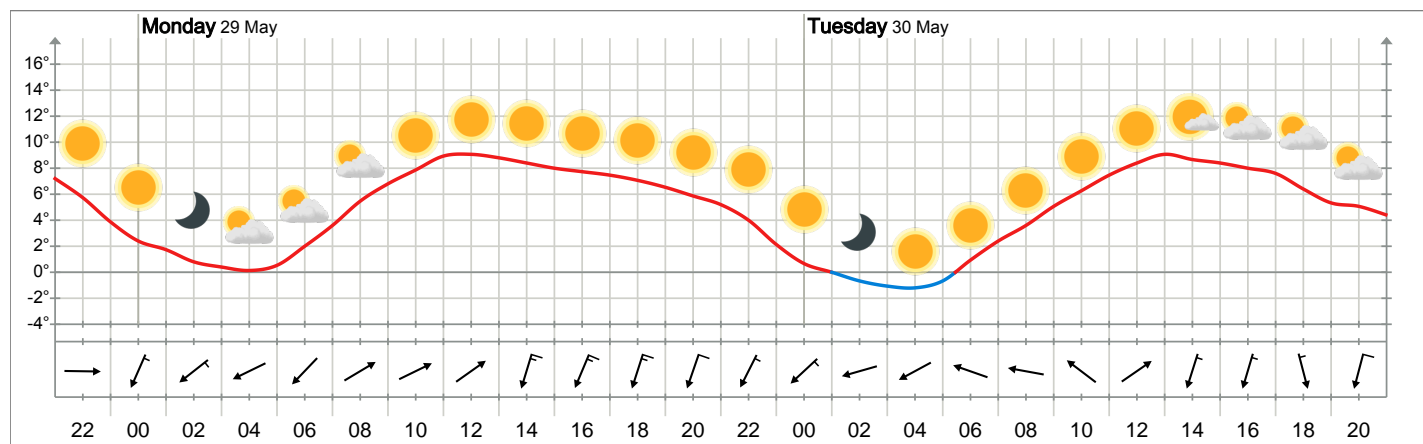

Weather forecast for Mo i Rana lufthavn, Røssvoll

Meteogram for Mo i Rana lufthavn, Røssvoll Sunday 21:00 to Tuesday 21:00

Long term forecast for Mo i Rana lufthavn, Røssvoll

Tomorrow 29/05/2017	Tuesday 30/05/2017	Wednesday 31/05/2017	Thursday 01/06/2017	Friday 02/06/2017	Saturday 03/06/2017	Sunday 04/06/2017	Monday 05/06/2017	Tuesday 06/06/2017
9°	8°	11°	13°	14°	16°	18°	17°	20°
Clear sky. Gentle breeze, 5 m/s from north-northeast. 0 mm precipitation.	Fair. Light air, 1 m/s from west-southwest. 0 mm precipitation.	Partly cloudy. Gentle breeze, 4 m/s from northwest. 0 mm precipitation.	Partly cloudy. Gentle breeze, 4 m/s from west-northwest. 0 mm precipitation.	Partly cloudy. Light breeze, 2 m/s from northeast. 0 mm precipitation.	Partly cloudy. Light breeze, 2 m/s from east-southeast. 0 mm precipitation.	Partly cloudy. Light breeze, 3 m/s from west. 0 mm precipitation.	Partly cloudy. Light breeze, 2 m/s from west-northwest. 0 mm precipitation.	Partly cloudy. Light breeze, 3 m/s from west. 0 mm precipitation.

The forecast shows the expected weather and precipitation for the afternoon hours. The temperature and wind forecast is for 12 noon. The forecasts are very accurate the first days, but become less reliable further into the period.