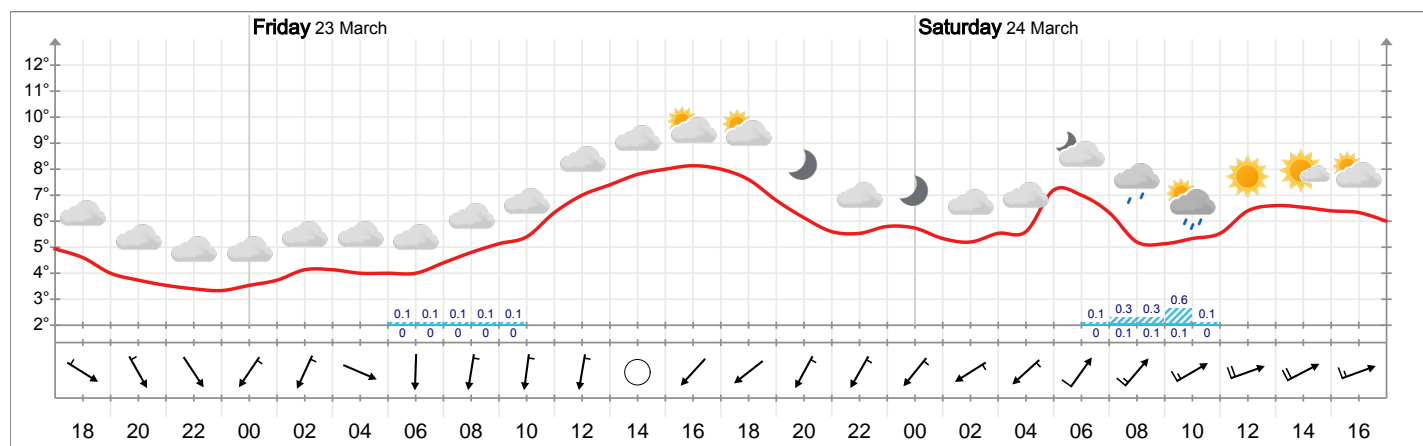

Weather forecast for Molde

Printed: 22/03/2018 17:00

Meteogram for Molde Thursday 17:00 to Saturday 17:00

Long term forecast for Molde

Tomorrow 23/03/2018	Saturday 24/03/2018	Sunday 25/03/2018	Monday 26/03/2018	Tuesday 27/03/2018	Wednesday 28/03/2018	Thursday 29/03/2018	Friday 30/03/2018	Saturday 31/03/2018
7°	6°	6°	2°	2°	2°	3°	4°	5°
Cloudy. Light air, 1 m/s from north-northwest. 0 mm precipitation.	Partly cloudy. Strong breeze, 11 m/s from west-southwest. 0 mm precipitation.	Rain. Light breeze, 3 m/s from north. 2.5 mm precipitation.	Clear sky. Gentle breeze, 5 m/s from northeast. 0 mm precipitation.	Clear sky. Light breeze, 3 m/s from northeast. 0 mm precipitation.	Clear sky. Light breeze, 2 m/s from south-southeast. 0 mm precipitation.	Clear sky. Light air, 1 m/s from north-northwest. 0 mm precipitation.	Clear sky. Light air, 1 m/s from north-northeast. 0 mm precipitation.	Partly cloudy. Light breeze, 2 m/s from north-northeast. 0 mm precipitation.

The forecast shows the expected weather and precipitation for the afternoon hours. The temperature and wind forecast is for 12 noon. The forecasts are very accurate the first days, but become less reliable further into the period.

Møre og Romsdal Sunday: Minking til sørvest frisk bris. Litt regn av og til, snø over 300-500 m. Fra søndag ettermiddag nordaust opp i stiv kuling på kysten, først i nord. Snø og sludd. Søndag kveld lettere vær fra nord.