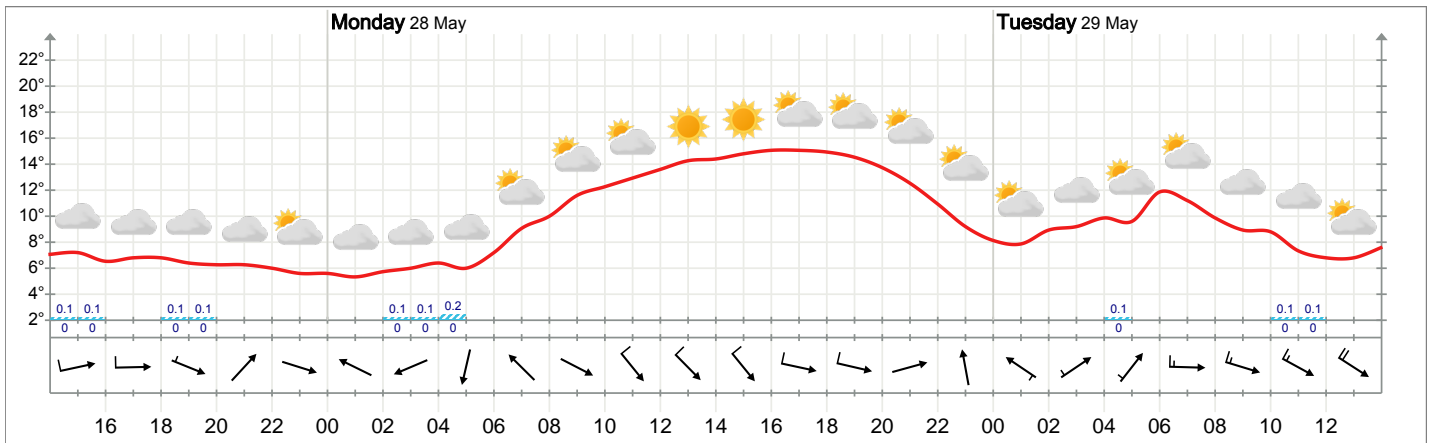

Weather forecast for Suolovuopmi fjellstue

Meteogram for Suolovuopmi fjellstue Sunday 14:00 to Tuesday 14:00

Long term forecast for Suolovuopmi fjellstue

Tomorrow 28/05/2018	Tuesday 29/05/2018	Wednesday 30/05/2018	Thursday 31/05/2018	Friday 01/06/2018	Saturday 02/06/2018	Sunday 03/06/2018	Monday 04/06/2018	Tuesday 05/06/2018
14°	7°	5°	7°	15°	9°	6°	4°	4°
Partly cloudy. Moderate breeze, 6 m/s from west-northwest. 0 mm precipitation.	Partly cloudy. Fresh breeze, 10 m/s from west-northwest. 0 mm precipitation.	Cloudy. Moderate breeze, 7 m/s from north-northwest. 0 mm precipitation.	Cloudy. Gentle breeze, 4 m/s from north-northwest. 0 mm precipitation.	Partly cloudy. Gentle breeze, 5 m/s from west-northwest. 0 mm precipitation.	Cloudy. Moderate breeze, 6 m/s from west-northwest. 0 mm precipitation.	Cloudy. Moderate breeze, 6 m/s from west-northwest. 0 mm precipitation.	Cloudy. Fresh breeze, 8 m/s from north-northwest. 0 mm precipitation.	Cloudy. Moderate breeze, 7 m/s from north-northeast. 0 mm precipitation.

The forecast shows the expected weather and precipitation for the afternoon hours. The temperature and wind forecast is for 12 noon. The forecasts are very accurate the first days, but become less reliable further into the period.

The meteorologist's forecast (in Norwegian)

Troms og Finnmark Sunday: Sørvestlig stiv kuling på kysten av Troms og Vest-Finnmark, i kveld stiv kuling også i Øst-Finnmark. Litt regn, vesentlig i ytre strøk i vest.