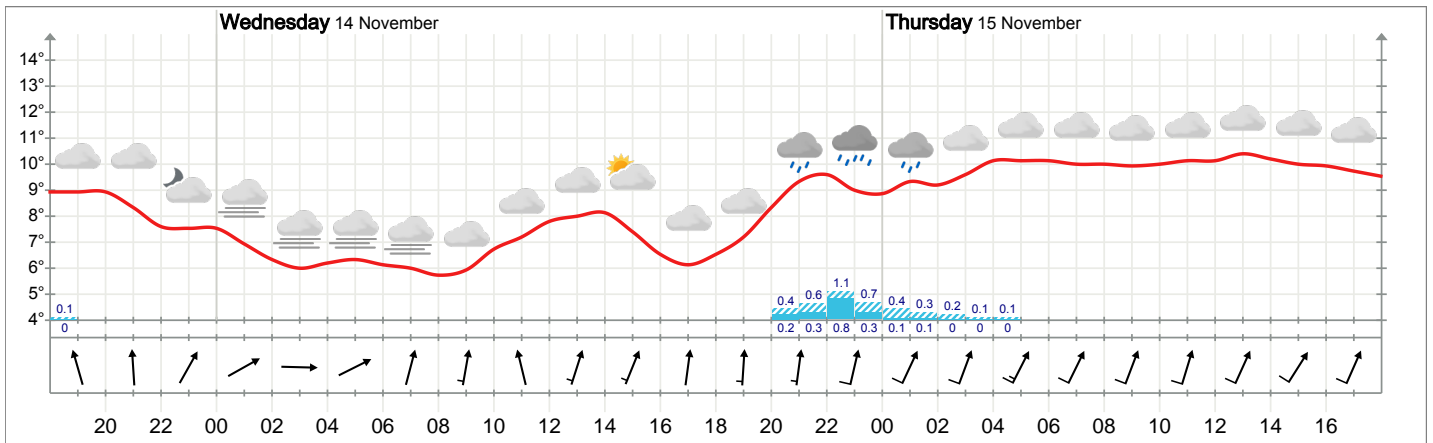

## Meteogram for Greåker Tuesday 18:00 to Thursday 18:00

## Long term forecast for Greåker

Tomorrow 14/11/2018	Thursday 15/11/2018	Friday 16/11/2018	Saturday 17/11/2018	Sunday 18/11/2018	Monday 19/11/2018	Tuesday 20/11/2018	Wednesday 21/11/2018	Thursday 22/11/2018
8°	10°	9°	7°	3°	2°	2°	2°	2°
Cloudy. Light breeze, 2 m/s from south-southwest. 0 mm precipitation.	Cloudy. Gentle breeze, 5 m/s from south-southwest. 0 mm precipitation.	Cloudy. Gentle breeze, 5 m/s from south-southwest. 0 mm precipitation.	Partly cloudy. Light breeze, 2 m/s from north. 0 mm precipitation.	Partly cloudy. Gentle breeze, 4 m/s from northeast. 0 mm precipitation.	Cloudy. Light breeze, 2 m/s from east-northeast. 0 mm precipitation.	Partly cloudy. Light breeze, 2 m/s from northeast. 0 mm precipitation.	Partly cloudy. Light breeze, 3 m/s from northeast. 0 mm precipitation.	Partly cloudy. Light breeze, 2 m/s from northeast. 0 mm precipitation.

The forecast shows the expected weather and precipitation for the afternoon hours. The temperature and wind forecast is for 12 noon. The forecasts are very accurate the first days, but become less reliable further into the period.