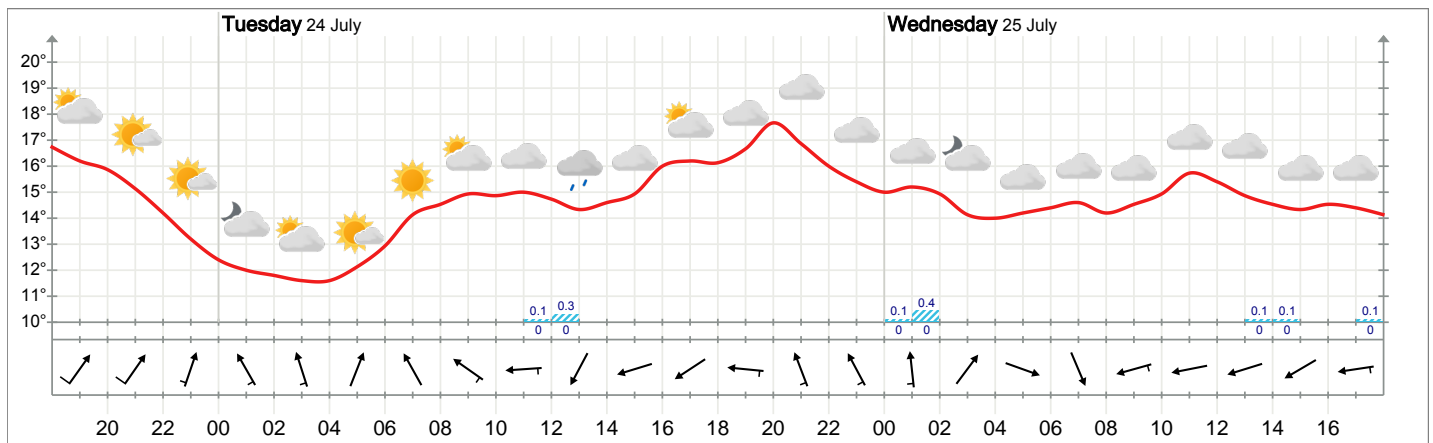

Weather forecast for Harstad kommune

Printed: 23/07/2018 17:00

Meteogram for Harstad kommune Monday 18:00 to Wednesday 18:00

Long term forecast for Harstad kommune

Tomorrow 24/07/2018	Wednesday 25/07/2018	Thursday 26/07/2018	Friday 27/07/2018	Saturday 28/07/2018	Sunday 29/07/2018	Monday 30/07/2018	Tuesday 31/07/2018	Wednesday 01/08/2018
15°	15°	16°	20°	25°	26°	21°	24°	18°
Cloudy. Light air, 1 m/s from north-northeast. 0 mm precipitation.	Cloudy. Light air, 1 m/s from east-northeast. 0 mm precipitation.	Partly cloudy. Light breeze, 2 m/s from southwest. 0 mm precipitation.	Clear sky. Light breeze, 2 m/s from northeast. 0 mm precipitation.	Clear sky. Light breeze, 3 m/s from east-southeast. 0 mm precipitation.	Partly cloudy. Gentle breeze, 4 m/s from south-southeast. 0 mm precipitation.	Cloudy. Light breeze, 3 m/s from southwest. 0 mm precipitation.	Partly cloudy. Light breeze, 2 m/s from north-northeast. 0 mm precipitation.	Cloudy. Light breeze, 3 m/s from north-northeast. 0 mm precipitation.

The forecast shows the expected weather and precipitation for the afternoon hours. The temperature and wind forecast is for 12 noon. The forecasts are very accurate the first days, but become less reliable further into the period.

The meteorologist's forecast (in Norwegian)

Troms Monday: Sørlig bris, periodevis sørvest liten kuling på kysten. Enkelte regnbyger. Fra sent i ettermiddag stort sett oppholdsvær.

Troms Tuesday: Skiftende bris, om kvelden økning til sørlig frisk bris i utsatte fjord- og kyststrøk. Delvis skyet. Stort sett oppholdsvær.