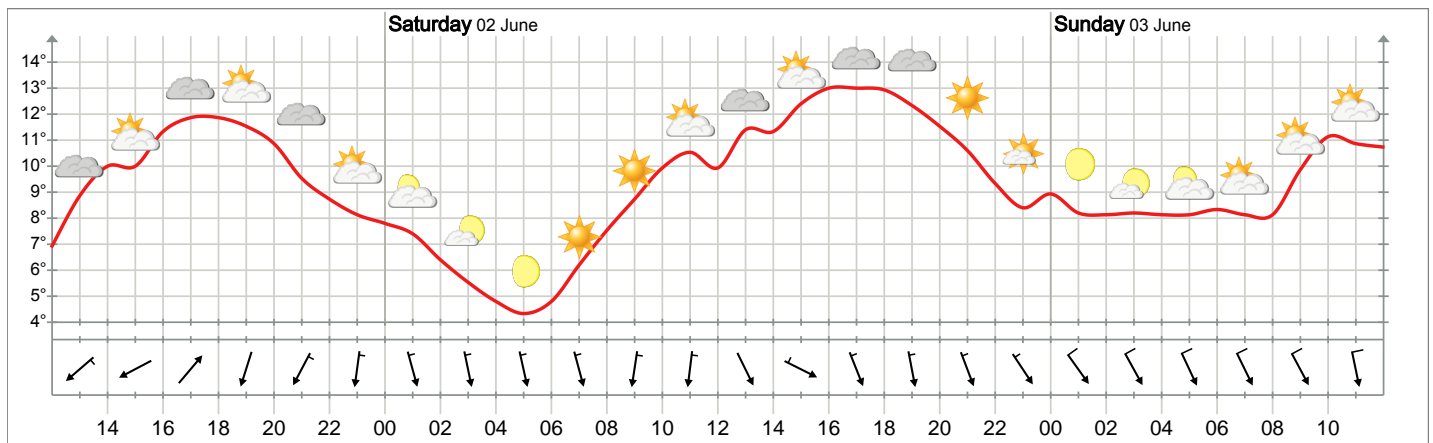

Weather forecast for Gransherad stasjon

Meteogram for Gransherad stasjon Friday 12:00 to Sunday 12:00

Long term forecast for Gransherad stasjon

Tomorrow 02/06/2012	Sunday 03/06/2012	Monday 04/06/2012	Tuesday 05/06/2012	Wednesday 06/06/2012	Thursday 07/06/2012	Friday 08/06/2012	Saturday 09/06/2012
10°	11°	15°	15°	16°	17°	17°	17°
Partly cloudy. Light air, 1 m/s from north-northwest. 0 mm precipitation per 24 hours.	Cloudy. Gentle breeze, 4 m/s from north. 0 mm precipitation per 24 hours.	Rain. Light air, 2 m/s from north. 3.3 mm precipitation per 24 hours.	Rain. Light air, 2 m/s from south-southwest. 6 mm precipitation per 24 hours.	Rain. Light breeze, 2 m/s from south-southeast. 4.5 mm precipitation per 24 hours.	Rain. Light breeze, 2 m/s from east-northeast. 2.7 mm precipitation per 24 hours.	Rain. Light breeze, 3 m/s from south-southeast. 3.1 mm precipitation per 24 hours.	Rain. Light breeze, 3 m/s from east-southeast. 6 mm precipitation per 24 hours.

The forecast shows the expected weather for the afternoon hours. The temperature and wind forecast is for 12 noon. The forecasts are very accurate the first days, but become less reliable further into the period.