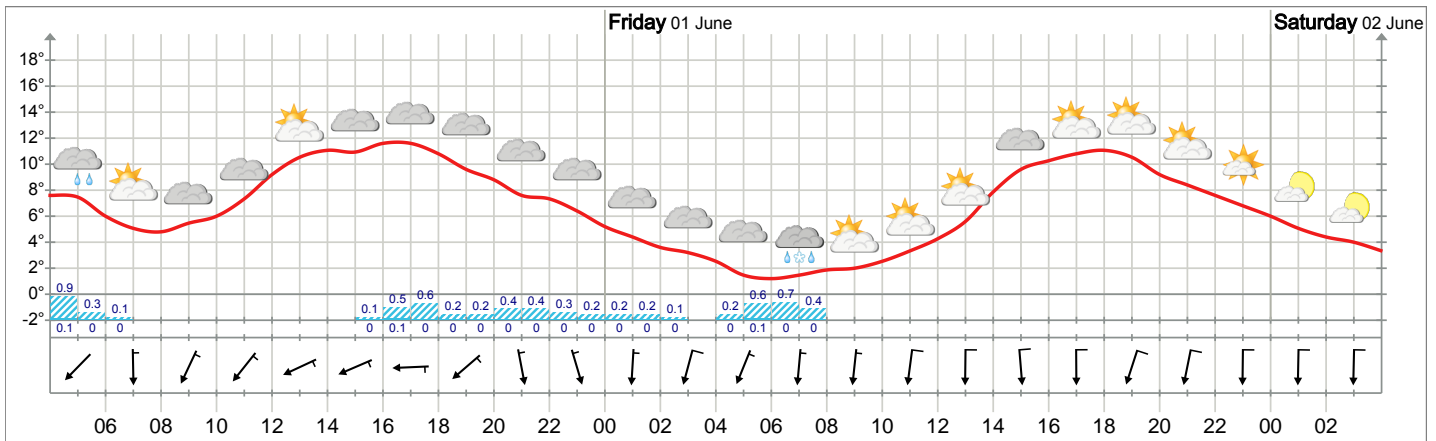

Weather forecast for Toten

Meteogram for Toten Thursday 04:00 to Saturday 04:00

Long term forecast for Toten

Tomorrow 01/06/2012	Saturday 02/06/2012	Sunday 03/06/2012	Monday 04/06/2012	Tuesday 05/06/2012	Wednesday 06/06/2012	Thursday 07/06/2012	Friday 08/06/2012
4°	8°	8°	11°	12°	12°	12°	13°
Partly cloudy. Gentle breeze, 5 m/s from north. 0.8 mm precipitation per 24 hours.	Rain. Moderate breeze, 7 m/s from north. 1.9 mm precipitation per 24 hours.	Rain. Gentle breeze, 5 m/s from north. 3.8 mm precipitation per 24 hours.	Rain. Light breeze, 3 m/s from north. 1.6 mm precipitation per 24 hours.	Rain. Light breeze, 2 m/s from east. 2.1 mm precipitation per 24 hours.	Rain. Light breeze, 3 m/s from south-southeast. 2.3 mm precipitation per 24 hours.	Rain. Light breeze, 3 m/s from south-southwest. 4.7 mm precipitation per 24 hours.	Rain. Light breeze, 3 m/s from south. 5 mm precipitation per 24 hours.

The forecast shows the expected weather for the afternoon hours. The temperature and wind forecast is for 12 noon. The forecasts are very accurate the first days, but become less reliable further into the period.